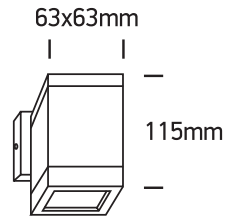

INSTALLATION MANUAL

67130F

100-240V | MR16 | GU10 | 35W | IP54 | Die cast

Warnings:

1. Make sure that the product is installed properly before connecting to electricity.
2. Do not cover the fitting.
3. Maintenance and installation should only be carried out by a professional electrician.