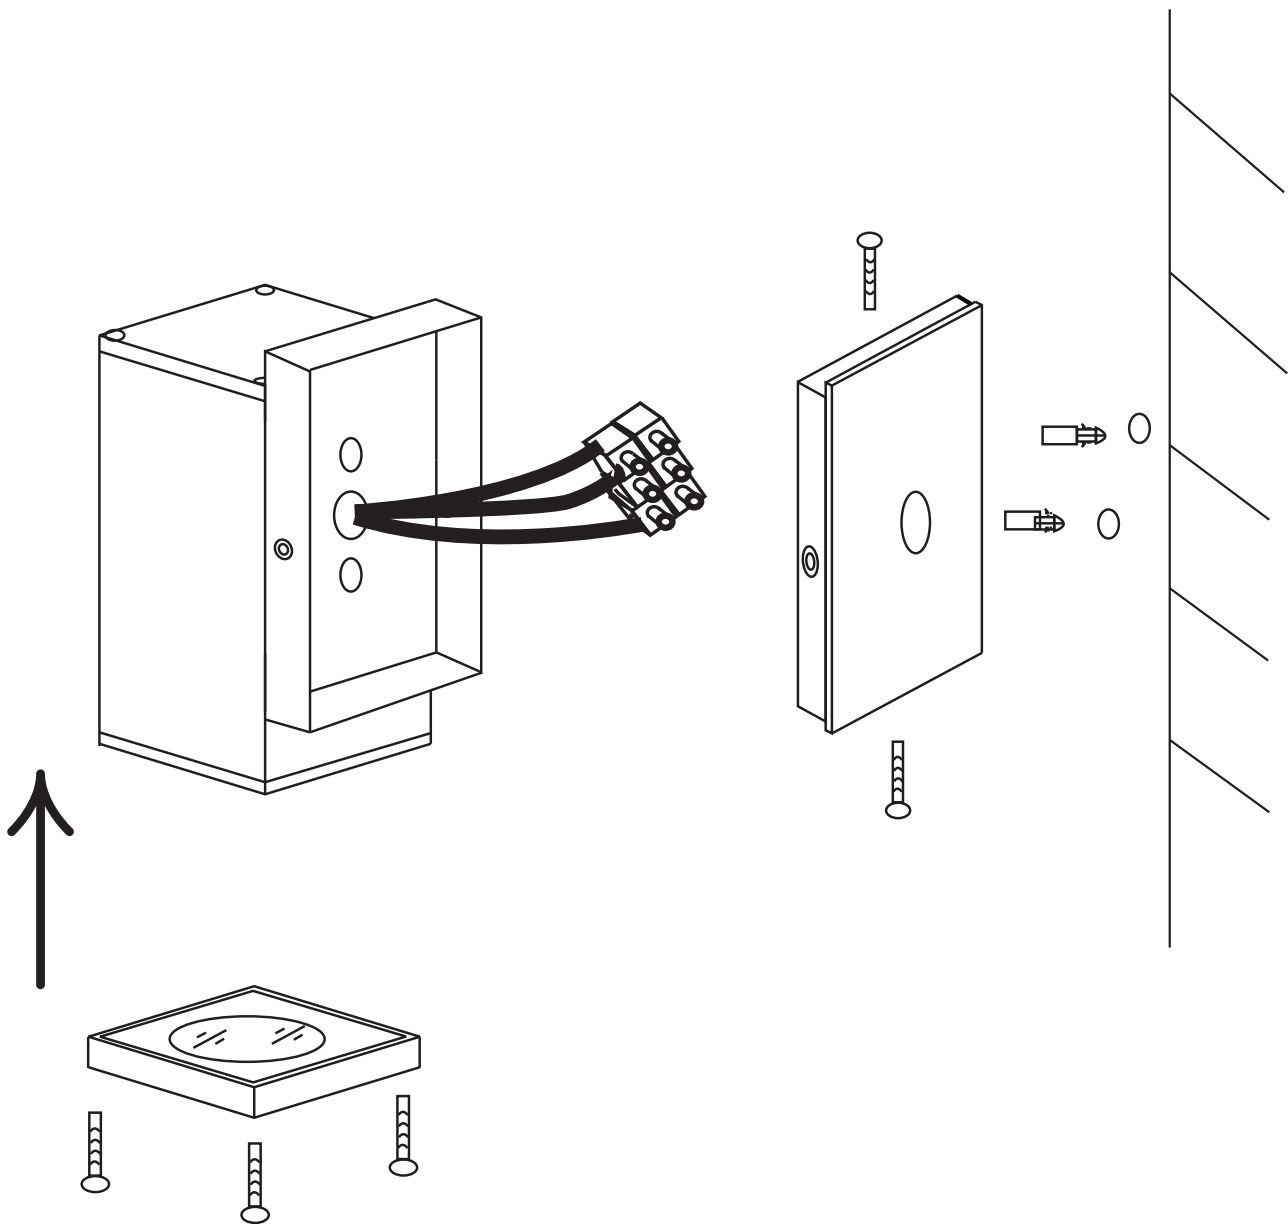

INSTALLATION MANUAL

67130F

100-240V | MR16 | GU10 | 35W | IP54 | Die cast

Warnings:

1. Make sure that the product is installed properly before connecting to electricity.
2. Do not cover the fitting.
3. Maintenance and installation should only be carried out by a professional electrician.